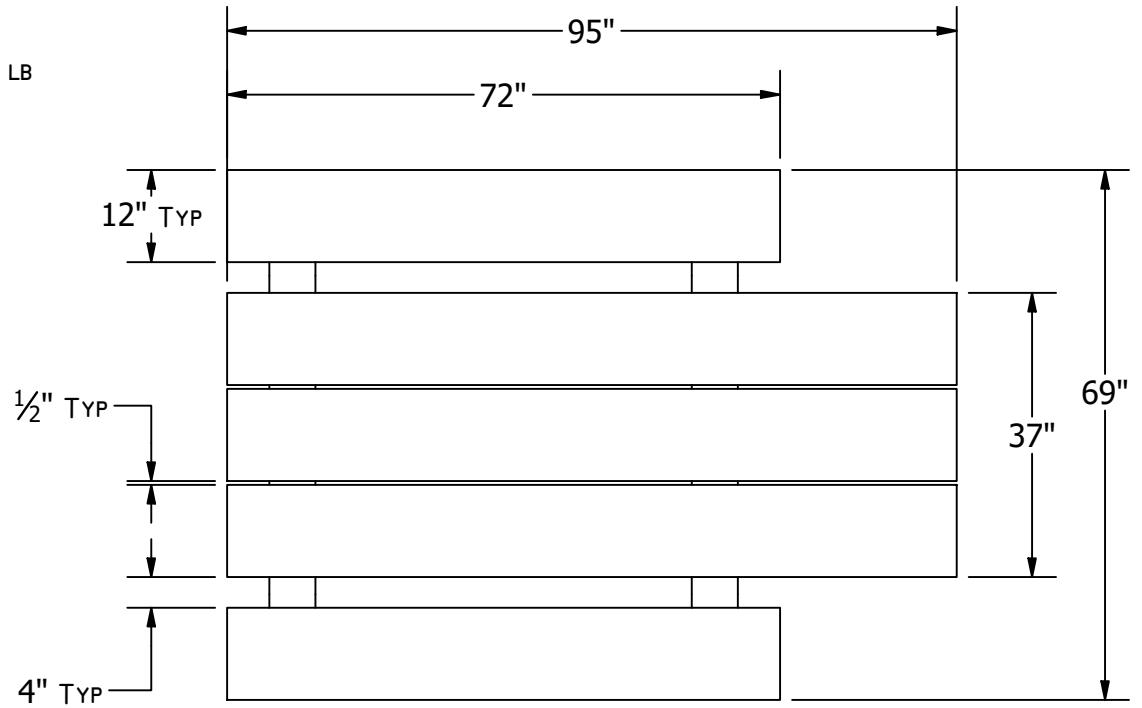

19604 67TH AVE NE ARLINGTON, WA 98223
(360) 435-5531 WWW.CUZCONCRETE.COM

TOP VIEW

SIDE VIEW

FRONT VIEW