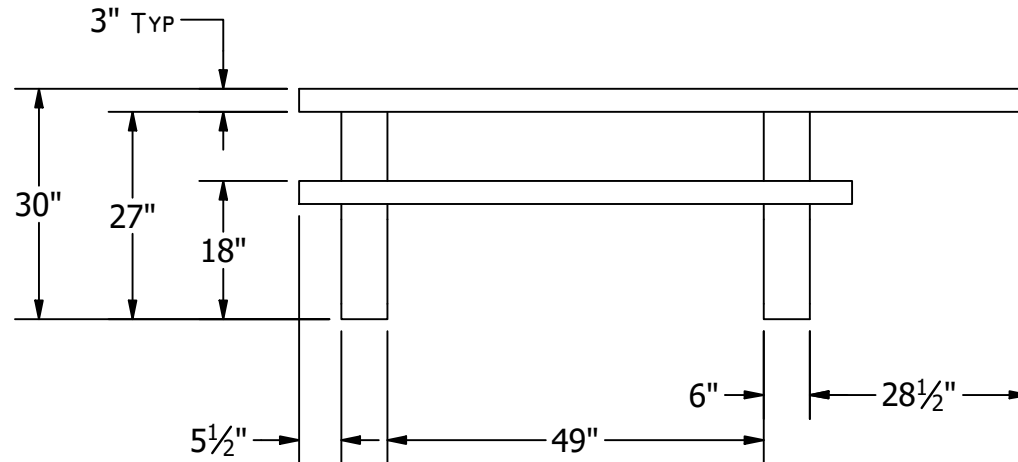

19604 67TH AVE NE ARLINGTON, WA 98223
(360) 435-5531 WWW.CUZCONCRETE.COM

TOP VIEW

SIDE VIEW

FRONT VIEW