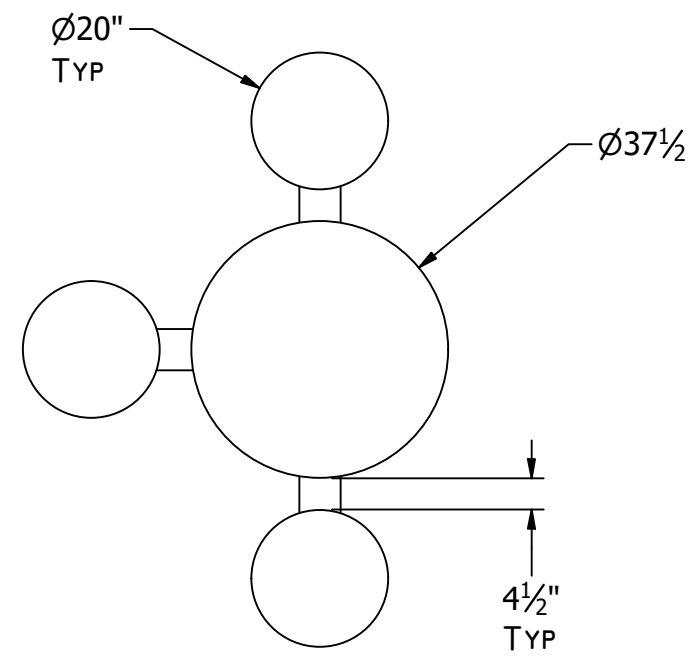

**TOP VIEW
 2 SEAT
 1,290 LBS**

**TOP VIEW
 3 SEAT**

**HALF MOON SEAT
 AVAILABLE FOR
 ROUND TABLE A**

**FRONT VIEW
 3 SEAT
 1,470 LBS**

GENERAL NOTES:

- MIN. 28-DAY COMPRESSION STRENGTH: 5000 PSI