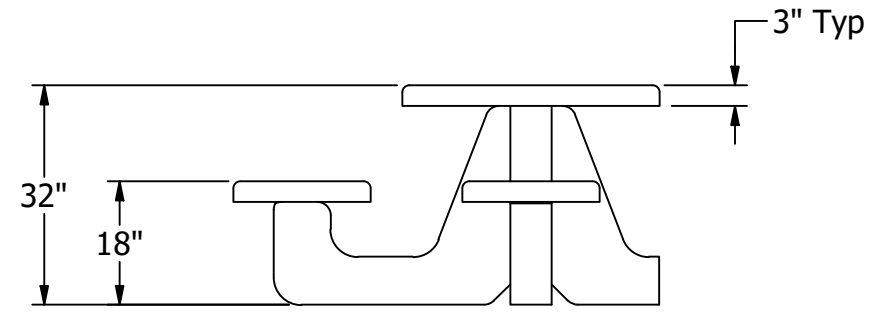

**TOP VIEW
 2 SEAT
 1,290 LBS**

**TOP VIEW
 3 SEAT**

**HALF MOON SEAT
 AVAILABLE FOR
 ROUND TABLE A**

**FRONT VIEW
 3 SEAT
 1,470 LBS**

GENERAL NOTES:

- MIN. 28-DAY COMPRESSION STRENGTH: 5000 PSI