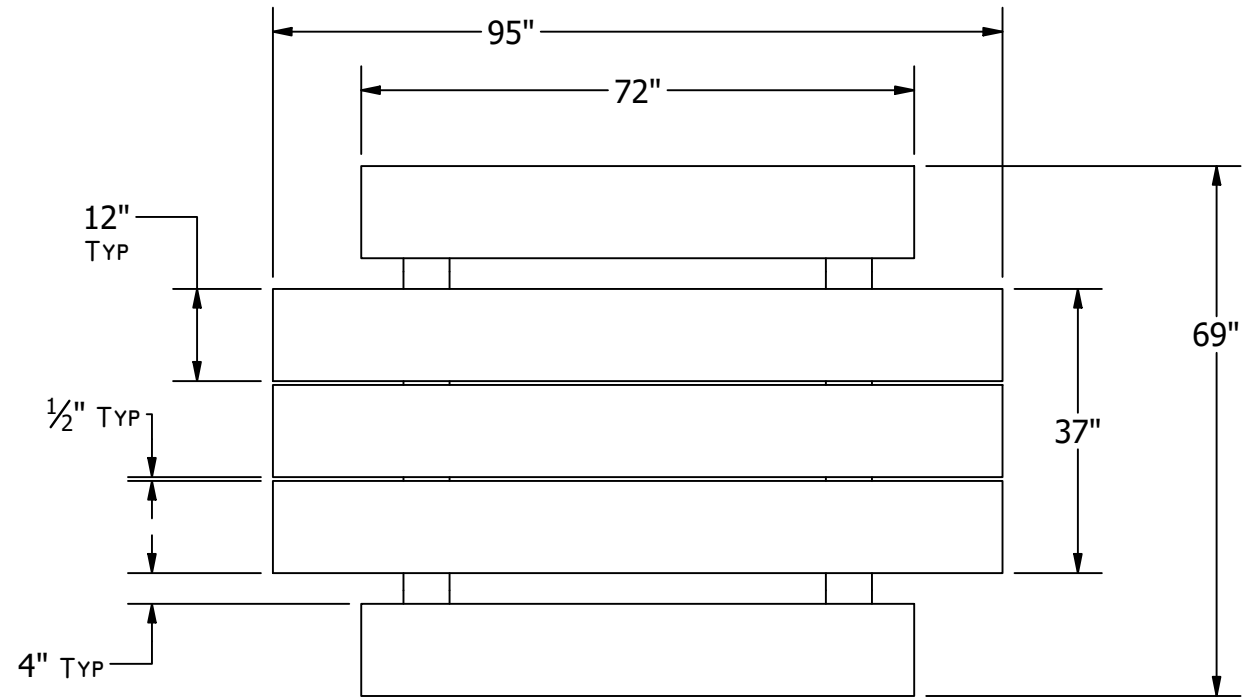

19604 67TH AVE NE ARLINGTON, WA 98223  
(360) 435-5531 WWW.CUZCONCRETE.COM

TOP VIEW

SIDE VIEW

FRONT VIEW