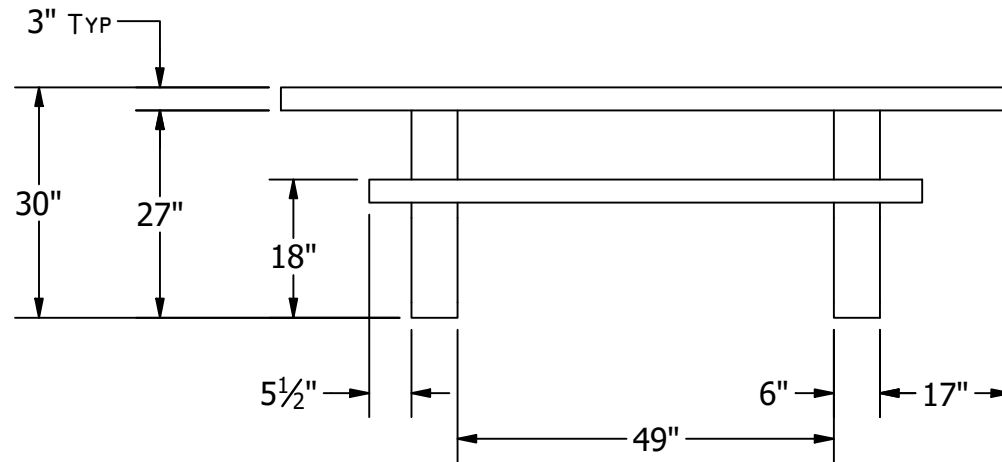

19604 67TH AVE NE ARLINGTON, WA 98223  
(360) 435-5531 WWW.CUZCONCRETE.COM

TOP VIEW

SIDE VIEW

FRONT VIEW