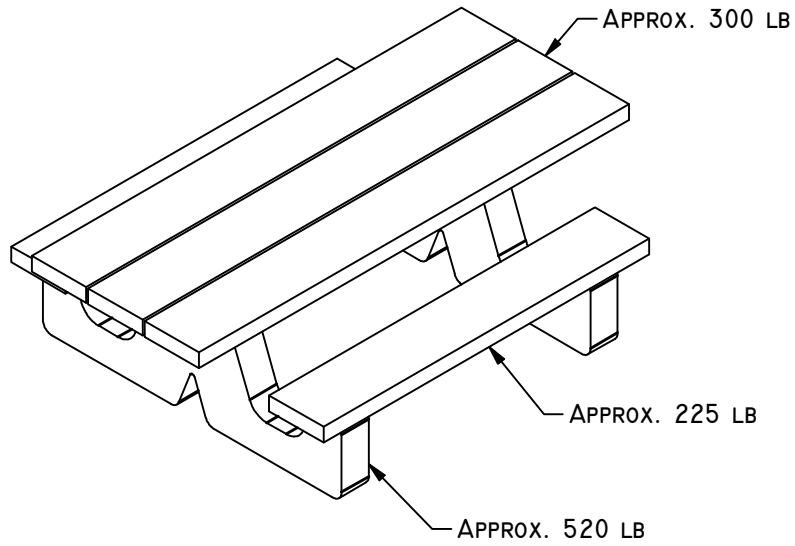

19604 67TH AVE NE ARLINGTON, WA 98223  
(360) 435-5531 WWW.CUZCONCRETE.COM

TOP VIEW

SIDE VIEW

FRONT VIEW