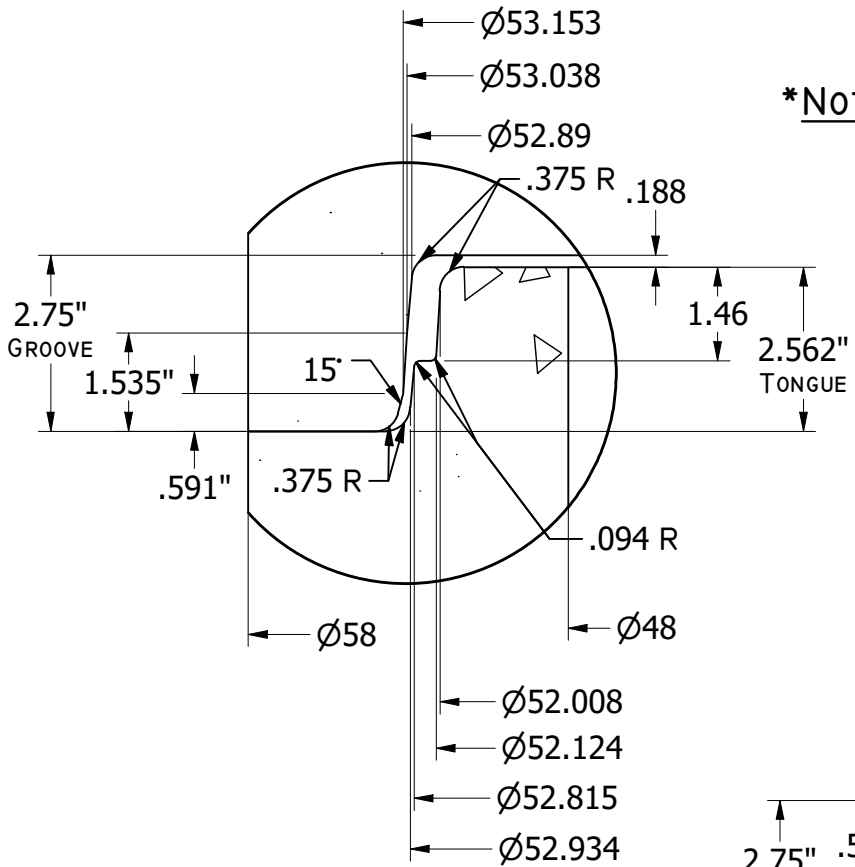

***NOTE: ALL DIMENSIONS IN INCHES**

48" SANITARY SEWER JOINT DETAIL

60" SANITARY SEWER JOINT DETAIL

54" SANITARY SEWER JOINT DETAIL

***NOTE: ALL DIMENSIONS IN INCHES**

**SANITARY SEWER
 JOINT DETAIL**

**72" SANITARY SEWER
 JOINT DETAIL**

**96" SANITARY SEWER
 JOINT DETAIL**

**84" SANITARY SEWER
 JOINT DETAIL**