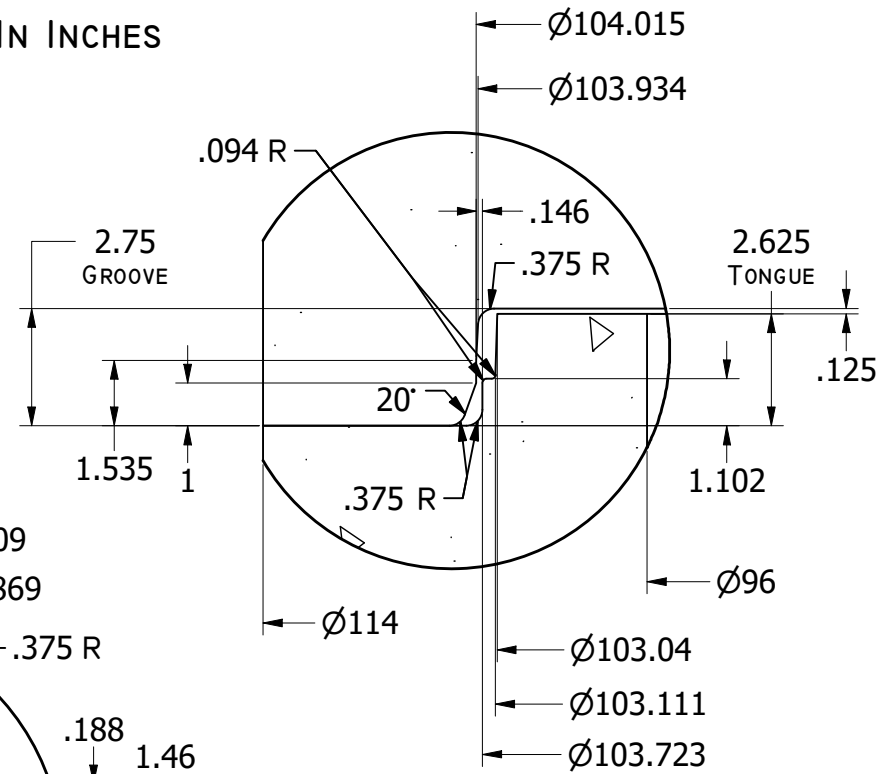

***NOTE: ALL DIMENSIONS IN INCHES**

48" SANITARY SEWER JOINT DETAIL

60" SANITARY SEWER JOINT DETAIL

54" SANITARY SEWER JOINT DETAIL

***NOTE: ALL DIMENSIONS IN INCHES**

**SANITARY SEWER
 JOINT DETAIL**

**72" SANITARY SEWER
 JOINT DETAIL**

**96" SANITARY SEWER
 JOINT DETAIL**

**84" SANITARY SEWER
 JOINT DETAIL**