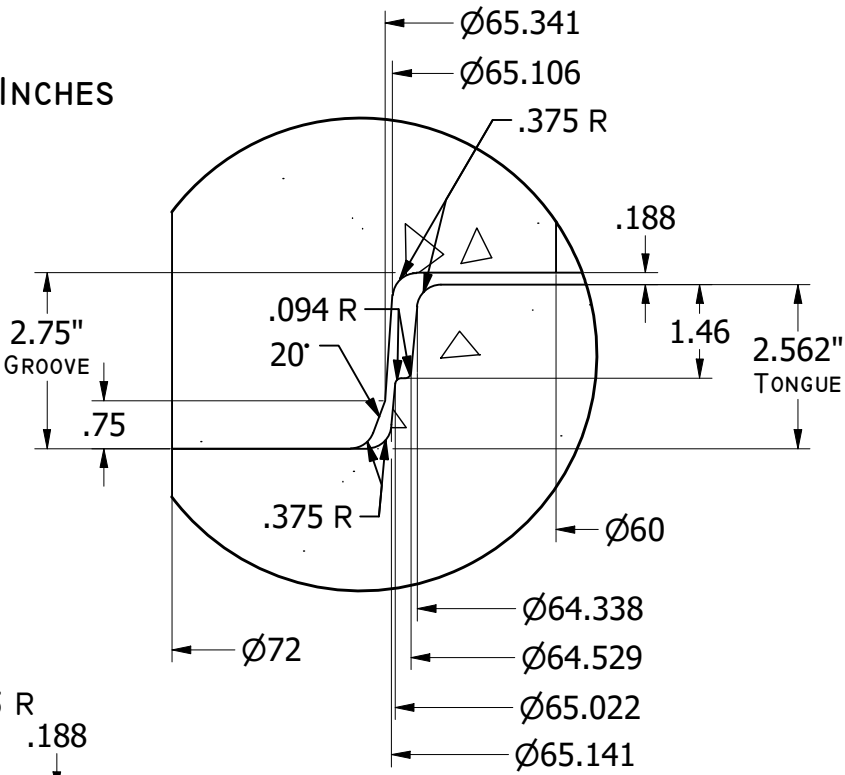

***NOTE: ALL DIMENSIONS IN INCHES**

48" SANITARY SEWER JOINT DETAIL

60" SANITARY SEWER JOINT DETAIL

54" SANITARY SEWER JOINT DETAIL

***NOTE: ALL DIMENSIONS IN INCHES**

**SANITARY SEWER
 JOINT DETAIL**

**72" SANITARY SEWER
 JOINT DETAIL**

**96" SANITARY SEWER
 JOINT DETAIL**

**84" SANITARY SEWER
 JOINT DETAIL**