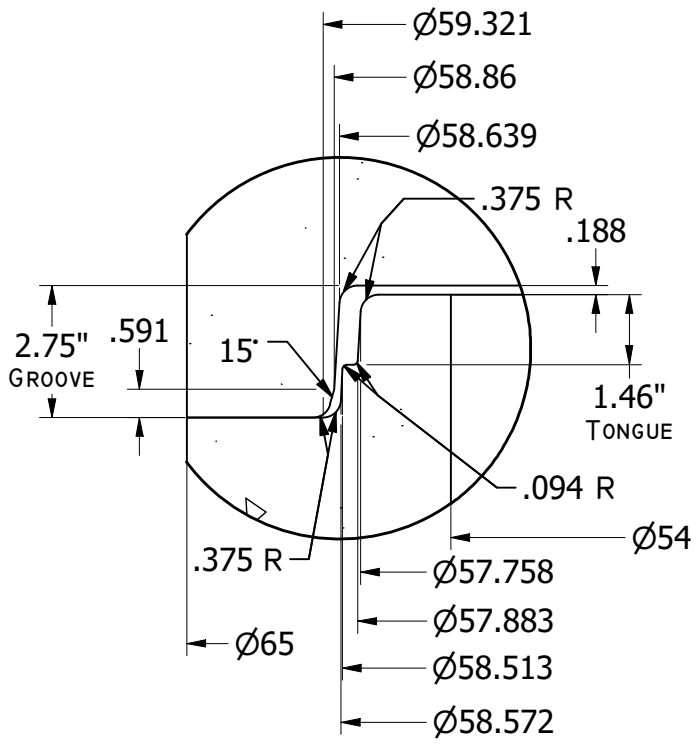

***NOTE: ALL DIMENSIONS IN INCHES**

48" SANITARY SEWER JOINT DETAIL

60" SANITARY SEWER JOINT DETAIL

54" SANITARY SEWER JOINT DETAIL

***NOTE: ALL DIMENSIONS IN INCHES**

**SANITARY SEWER
 JOINT DETAIL**

**72" SANITARY SEWER
 JOINT DETAIL**

**96" SANITARY SEWER
 JOINT DETAIL**

**84" SANITARY SEWER
 JOINT DETAIL**