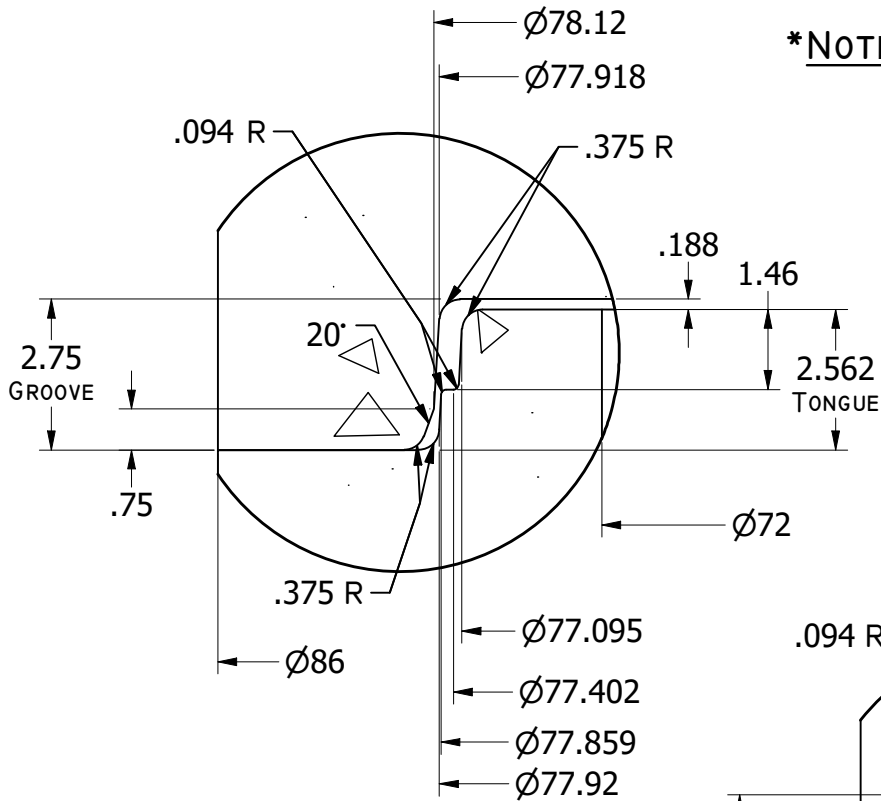

***NOTE: ALL DIMENSIONS IN INCHES**

48" SANITARY SEWER JOINT DETAIL

60" SANITARY SEWER JOINT DETAIL

54" SANITARY SEWER JOINT DETAIL

***NOTE: ALL DIMENSIONS IN INCHES**

**SANITARY SEWER
 JOINT DETAIL**

**72" SANITARY SEWER
 JOINT DETAIL**

**96" SANITARY SEWER
 JOINT DETAIL**

**84" SANITARY SEWER
 JOINT DETAIL**