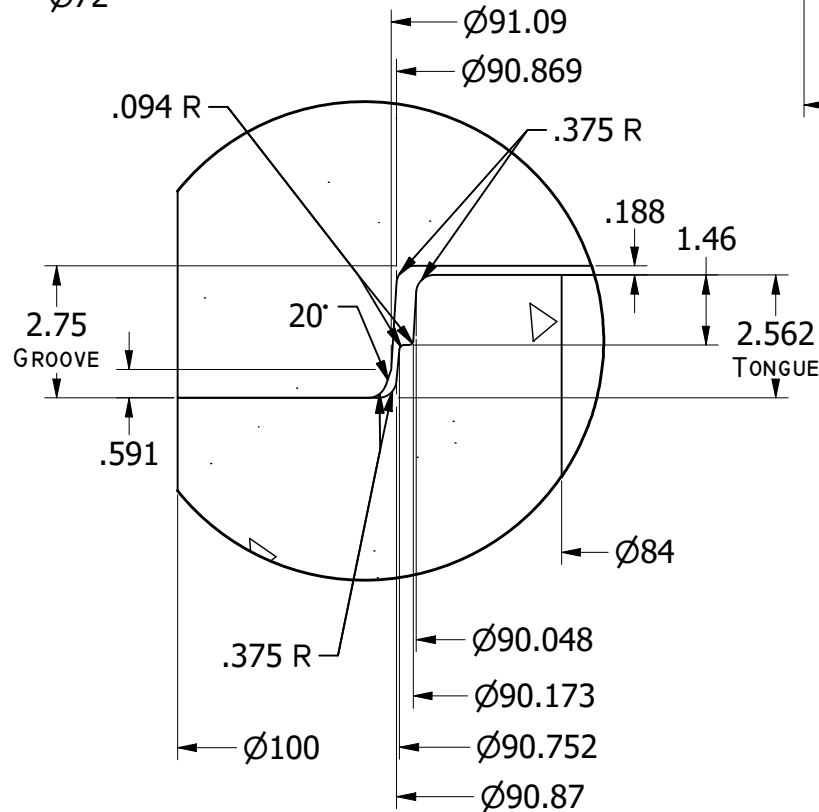

***NOTE: ALL DIMENSIONS IN INCHES**

48" SANITARY SEWER JOINT DETAIL

60" SANITARY SEWER JOINT DETAIL

54" SANITARY SEWER JOINT DETAIL

***NOTE: ALL DIMENSIONS IN INCHES**

**SANITARY SEWER
 JOINT DETAIL**

**72" SANITARY SEWER
 JOINT DETAIL**

**96" SANITARY SEWER
 JOINT DETAIL**

**84" SANITARY SEWER
 JOINT DETAIL**